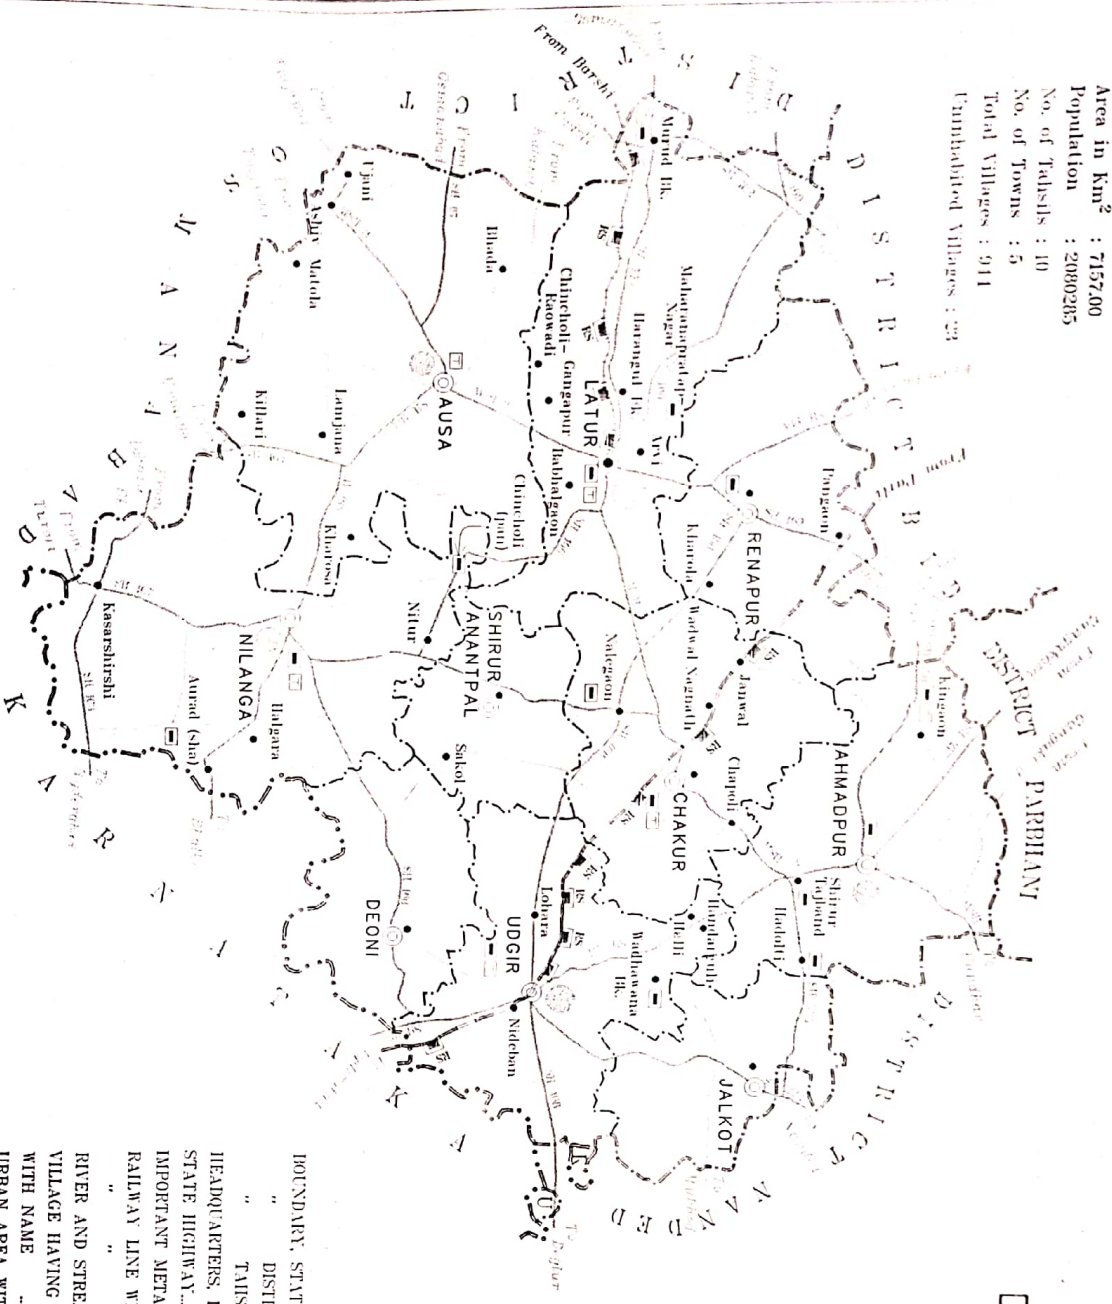

District's Statistics
Area in km² : 7157.00
Population : 2089285
No. of Tahsils : 10
No. of Towns : 5
Total Villages : 911
Unhabited Villages : 29

INDIA
MAHARASHTRA
DISTRICT LATUR

Note:-
C. D. Block Boundary is Co-terminus with Tahsil Boundary Excluding all Statutory Towns.
District Headquarters is also the Tahsil Headquarters.
K - Part of Karnataka
U - Part of Udgir Tahsil
MSII - Major State Highway

POT'DNARY, STATE	---
DISTRICT	---
TAHSIL	---
HEADQUARTERS, DISTRICT, TAHSIL	●
STATE HIGHWAY	---
IMPORTANT METALLED ROAD	---
RAILWAY LINE WITH STATION	---+---
BROAD GATGE	---+---
NARROW GATGE	---+---
RIVER AND STREAM	~~~~~
VILLAGE HAVING 5000 AND ABOVE POPULATION	●
WITH NAME	●
URBAN AREA WITH POPULATION SIZE :	●
CLASS I, II AND III	●
DEGREE COLLEGE AND TECHNICAL INSTITUTION	■

● Lohara